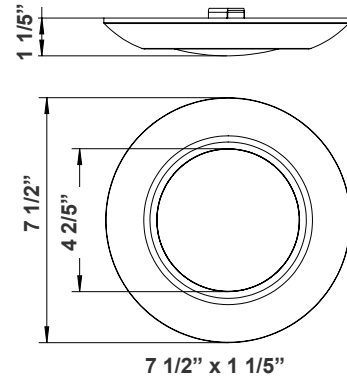

7 1/2" x 1 1/5"

MODEL NO.	Wattage	Voltage	Lumens	Color Temp.
DLSE4-MCT	9W	120V	540LM	3000K/4000K/5000K
DLSE6-MCT	15W	120V	1000LM	3000K/4000K/5000K