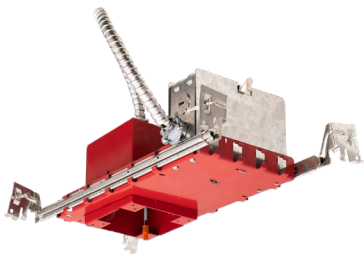

Technical Specifications

Mechanical:

- Die formed #16 gauge galvanized steel construction, Up to 120 minutes fire-rated L500 (floor-ceiling) & P500 (roof-ceiling) design.
- ETL Certificates ASTM E283 certified Air Tight
- UL 263 certificated up to 2 hour fire-rated
- Maximum Load: 50.70 Lbs.
- Suitable for Damp Locations

Side View

Top View

Bottom View