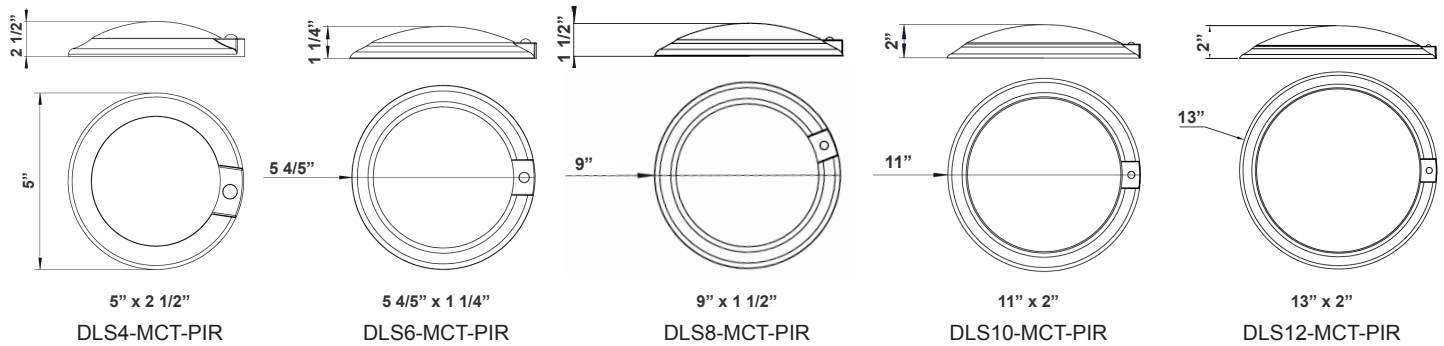

MODEL NO.	Wattage	Voltage	Lumens	Color Temp.
DLS4-MCT-PIR	9W	120V	540LM	3000K/4000K/5000K
DLS6-MCT-PIR	15W	120V	900LM	3000K/4000K/5000K
DLS8-MCT-PIR	20W	120V	1200LM	3000K/4000K/5000K
DLS10-MCT-PIR	25W	120V	1500LM	3000K/4000K/5000K
DLS12-MCT-PIR	30W	120V	1800LM	3000K/4000K/5000K