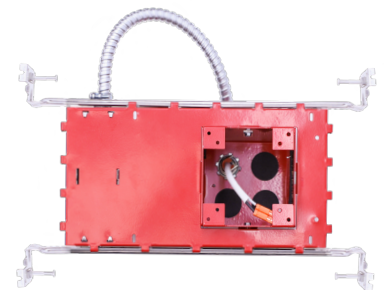

Bottom View