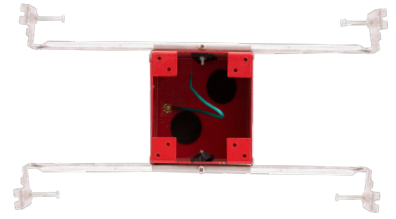

ICF SERIES Residential Lighting

ICF4SJBB
AIRTIGHT FIRE-RATED JUNCTION BOX

4" Fire-Rated Junction Box With Bar Hangers For Surface Mount Down Lights

WESTGATE
THE FUTURE IS HERE...AND IT'S QUITE BRIGHT!

Customer Name: _____

Technical Specifications

Mechanical:

- Die formed #16 gauge galvanized steel construction, Up to 120 minutes fire-rated L500 (floor-ceiling) & P500 (roof-ceiling) design.
- ETL Certificates ASTM E283 certified Air Tight
- UL 263 certificated up to 2 hour fire-rated
- Maximum Load: 50.70 Lbs.
- Suitable for Damp Locations

Junction Box:

- #21 gauge galvanized steel junction box with (4) 1/2" knockouts

Hanger Bars:

- Pre-Installed #21 gauge adjustable hanger bars with True Nail easy installation in regular lumber, engineered lumber, and Laminated Beams. Integral T-Bar slots for easy installation in T-Bars. Adjustable length (14"-24") and can be repositioned 90°. Score lines allow for tool-free hanger bar size reduction. Integral leveling flange allows for single-person installation while easily aligning the housings with the joists

Other Models:

- 16W | ICF4SJBP

Phone: (877) 805-2252 | Fax: (877) 805-2252
www.westgatemfg.com | www.westgatecontrols.co

Other Views:

Side View

Top View

Bottom View

Westgate Compatible Surface Mount Fixtures: DLS-MCT SERIES