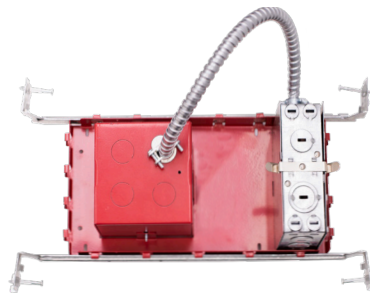

Other Westgate Compatible Fixtures:
(more info at www.westgatemfg.com)

Other Model:

ICF4SJBP

Top View