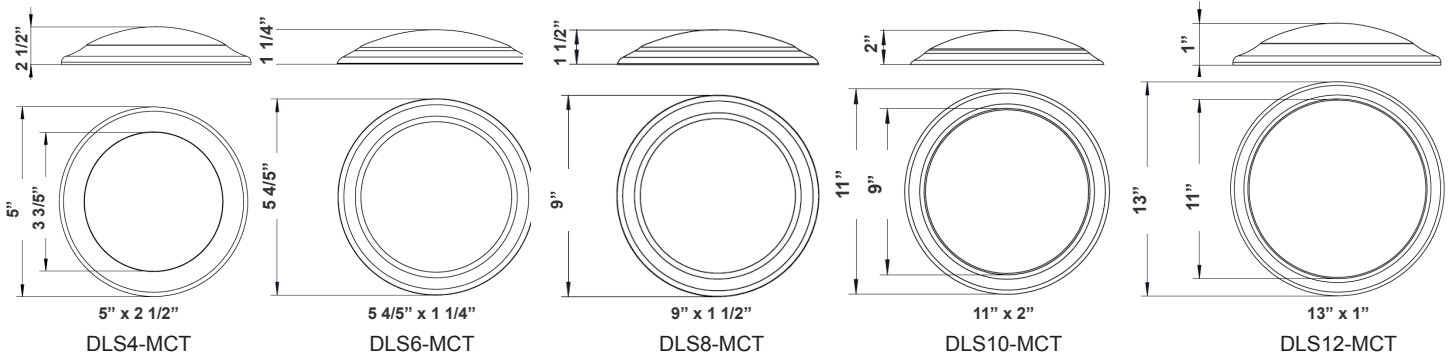

Other Views:

Westgate Compatible Surface Mount Fixtures: DLS-MCT SERIES

MODEL NO.	Wattage	Voltage	Lumens	Color Temp.
DLS4-MCT	9W	120V	540LM	3000K/4000K/5000K
DLS6-MCT	15W	120V	900LM	3000K/4000K/5000K
DLS8-MCT	20W	120V	1200LM	3000K/4000K/5000K
DLS10-MCT	25W	120V	1500LM	3000K/4000K/5000K
DLS12-MCT	30W	120V	1800LM	3000K/4000K/5000K