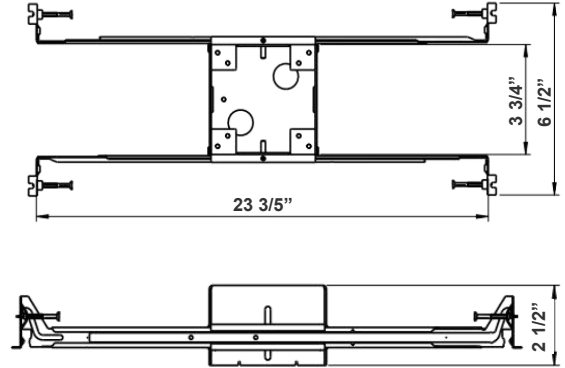

ICF SERIES Residential Lighting

ICF4SJBB
AIRTIGHT FIRE-RATED JUNCTION BOX

4" Fire-Rated Junction Box With Bar Hangers For Surface Mount Down Lights

WESTGATE
THE FUTURE IS HERE...AND IT'S QUITE BRIGHT!

Customer Name: _____

Project Name: _____

Note: _____

Type: _____

23 3/5"(H) x 6 1/2"(W) x 2 1/2"(D)

Features

- ETL Type IC Rated, complies with the requirements of the Standard(s) for Metallic Outlet Boxes (UL-514A) and are identified with the ETL Listed Mark
- ETL Listed for 2-Hour Fire Resistance to Meet and Exceed Strict Fire UL 263 Safety Code
- Rated for Direct Contact With IC Insulation
- ETL ASTM E283/E283M-19 Air Tight certified
- Integrated Non-Combustible Insulation Acts As a Sound Barrier Minimizing Sound Transfer Between Floors
- Light Fixtures Sold Separately

Technical Specifications

Mechanical:

- Die formed #16 gauge galvanized steel construction, Up to 120 minutes fire-rated L500 (floor-ceiling) & P500 (roof-ceiling) design.
- ETL Certificates ASTM E283 certified Air Tight
- UL 263 certificated up to 2 hour fire-rated
- Maximum Load: 50.70 Lbs.
- Suitable for Damp Locations

Junction Box:

- #21 gauge galvanized steel junction box with (4) 1/2" knockouts

Hanger Bars:

- Pre-Installed #21 gauge adjustable hanger bars with True Nail easy installation in regular lumber, engineered lumber, and Laminated Beams. Integral T-Bar slots for easy installation in T-Bars. Adjustable length (14"-24") and can be repositioned 90°. Score lines allow for tool-free hanger bar size reduction. Integral leveling flange allows for single-person installation while easily aligning the housings with the joists