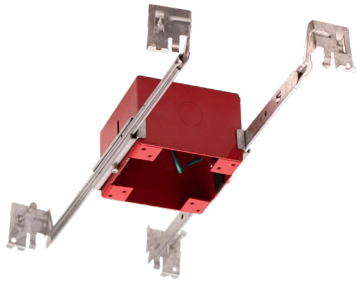

Technical Specifications

Mechanical:

- Die formed #16 gauge galvanized steel construction, Up to 120 minutes fire-rated L500 (floor-ceiling) & P500 (roof-ceiling) design.
- ETL Certificates ASTM E283 certified Air Tight
- UL 263 certificated up to 2 hour fire-rated
- Maximum Load: 50.70 Lbs.
- Suitable for Damp Locations

Junction Box:

- #21 gauge galvanized steel junction box with (4) 1/2" knockouts

Hanger Bars:

- Pre-Installed #21 gauge adjustable hanger bars with True Nail easy installation in regular lumber, engineered lumber, and Laminated Beams. Integral T-Bar slots for easy installation in T-Bars. Adjustable length (14"-24") and can be repositioned 90°. Score lines allow for tool-free hanger bar size reduction. Integral leveling flange allows for single-person installation while easily aligning the housings with the joists

Applications:

- The junction box housing must be installed per the International Building Code Section 714 guidelines to maintain up to 2 hour ceiling fire rating. Precise ceiling cutout required. For use in from 1/2" to 1-1/4" ceiling thickness.
- Compatible with surface mount fixtures
- See installation sheet for detailed information

Other Models:

- 16W | ICF4SJBP

Phone: (877) 805-2252 | Fax: (877) 805-2252
www.westgatemfg.com | www.westgatecontrols.co

Other Views:

Side View

Top View

Bottom View

Westgate Compatible Surface Mount Fixtures: DLS-MCT SERIES