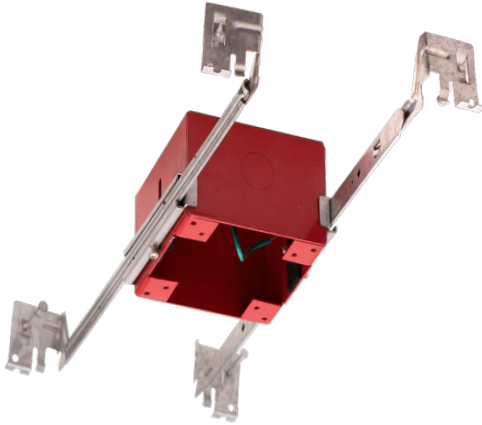

ICF SERIES Residential Lighting

ICF4SJBB
AIRTIGHT FIRE-RATED JUNCTION BOX

4" Fire-Rated Junction Box With Bar Hangers For Surface Mount Down Lights

WESTGATE
THE FUTURE IS HERE...AND IT'S QUITE BRIGHT!

Customer Name: _____

Project Name: _____

Note: _____

Type: _____

23 3/5"(H) x 6 1/2"(W) x 2 1/2"(D)

Features

- ETL Type IC Rated, complies with the requirements of the Standard(s) for Metallic Outlet Boxes (UL-514A) and are identified with the ETL Listed Mark
- ETL Listed for 2-Hour Fire Resistance to Meet and Exceed Strict Fire UL 263 Safety Code
- Rated for Direct Contact With IC Insulation
- ETL ASTM E283/E283M-19 Air Tight certified
- Integrated Non-Combustible Insulation Acts As a Sound Barrier Minimizing Sound Transfer Between Floors
- Light Fixtures Sold Separately

Technical Specifications

Mechanical:

- Die formed #16 gauge galvanized steel construction, Up to 120 minutes fire-rated L500 (floor-ceiling) & P500 (roof-ceiling) design.
- ETL Certificates ASTM E283 certified Air Tight
- UL 263 certificated up to 2 hour fire-rated
- Maximum Load: 50.70 Lbs.
- Suitable for Damp Locations

Junction Box:

- #21 gauge galvanized steel junction box with (4) 1/2" knockouts

Hanger Bars:

- Pre-Installed #21 gauge adjustable hanger bars with True Nail easy installation in regular lumber, engineered lumber, and Laminated Beams. Integral T-Bar slots for easy installation in T-Bars. Adjustable length (14"-24") and can be repositioned 90°. Score lines allow for tool-free hanger bar size reduction. Integral leveling flange allows for single-person installation while easily aligning the housings with the joists